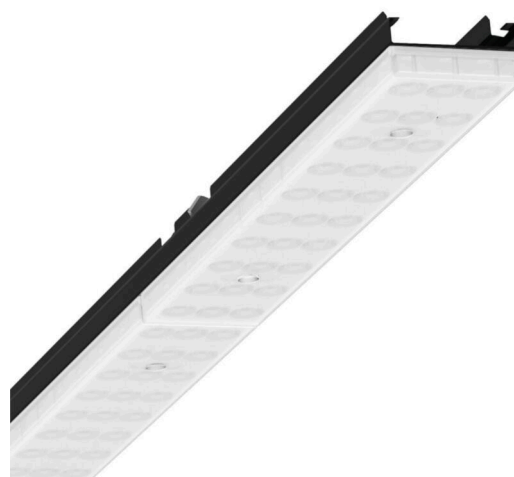

Device mount - Individual.Lens.Optic frosted - direct/indirect diffuse distribution - visually continuous

Device mount made of galvanised, profiled sheet steel, surface coated with polyester resin enamel. Toolless fastening with two integrated pressure locks. Housing colour black RAL 9005; Direct/indirect light distribution, diffuse light beam distribution using the Individual.Lens.Optic made of frosted PMMA plastic. The single lens optics ensure absolute ease of assembly and are simple to maintain thanks to the easily cleaned surface. The inner rhythm of the 3-row single lens arrangement and the overriding device mount are perfectly in tune to guarantee a homogeneous appearance in the object. Electrical connection by means of a fixed, 3-pin, quick-fit plug connector and a free choice of phases. Integrated guide for fast contacting. They are exchangeable, permit modernisation and reliably prolong the service life of the overall system.

MECHANICS

Housing colour	black RAL 9005
Dimensions (LxWxDxH)	1531mm x 55mm x 37mm
Weight (net)	1.9kg
Type of installation	Mounting rail system installation, Light structure

Dimensions

L	1531 mm	Length
B	55 mm	Width
H	37 mm	Height

DEEP-LINK

<https://www.regiolux.de/en/article/19470004024>

Reference	LED 6000lm 840
ηLB	100 %
Φ ↓/↑	90 % / 10 %
UGR lat./long.	25.5 / 24.9